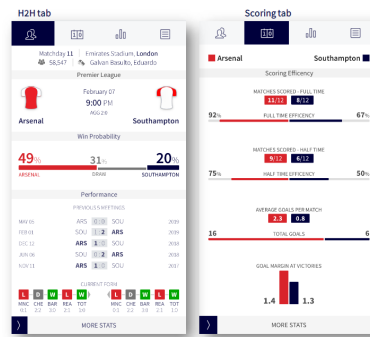

Betting entertainment

Latest changes (Live data)

Latest changes (Betting entertainment to

Betradar support

If you need information outside of what is provided in this document, or something is unclear, please feel free to contact our support team.

EMAIL: Support@betradar.com

PHONE: +41 71 517 72 00